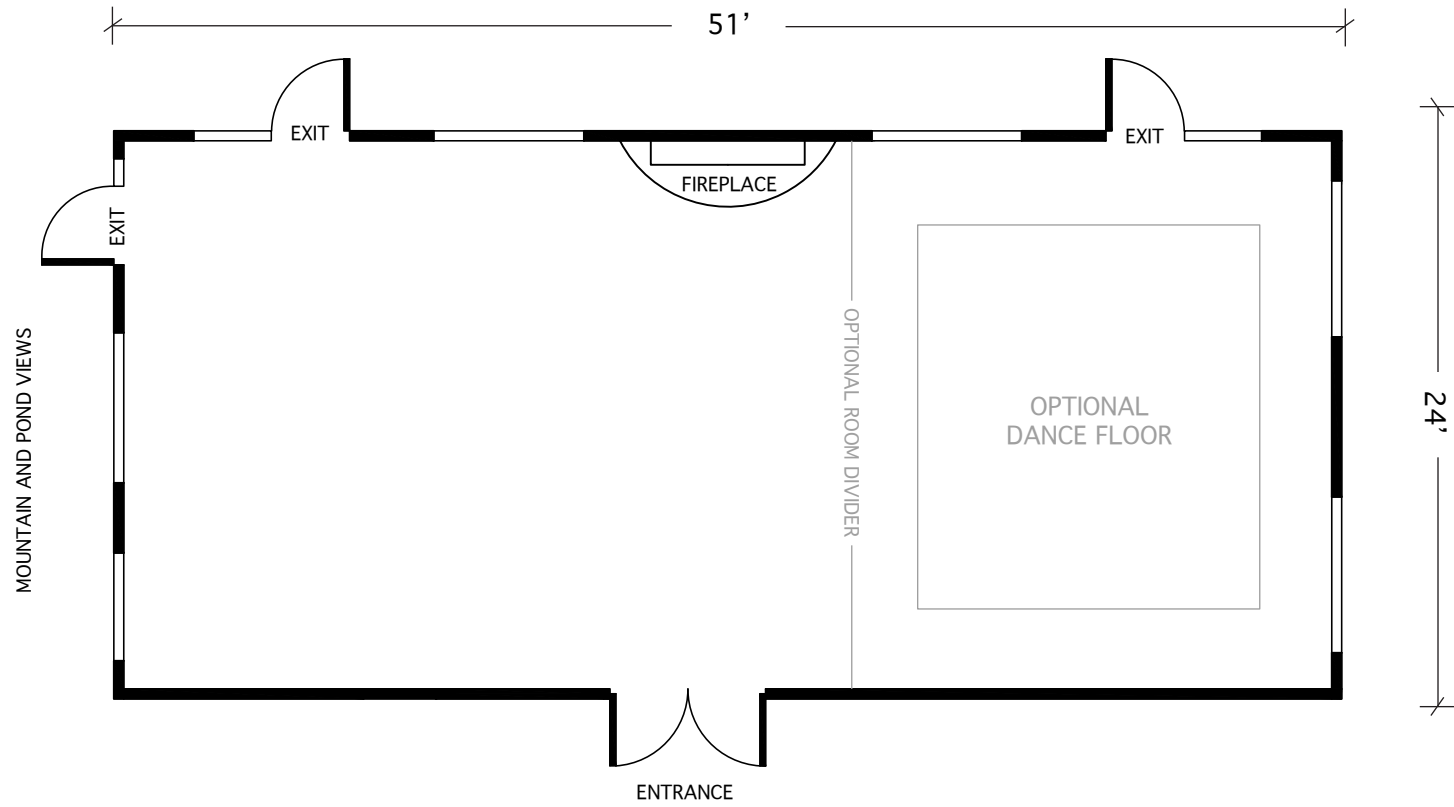

MADAWASKA ROOM

NOTES:
FLOOR TO CEILING WINDOWS
CEILING HEIGHT IS 9'-6" A.F.F.