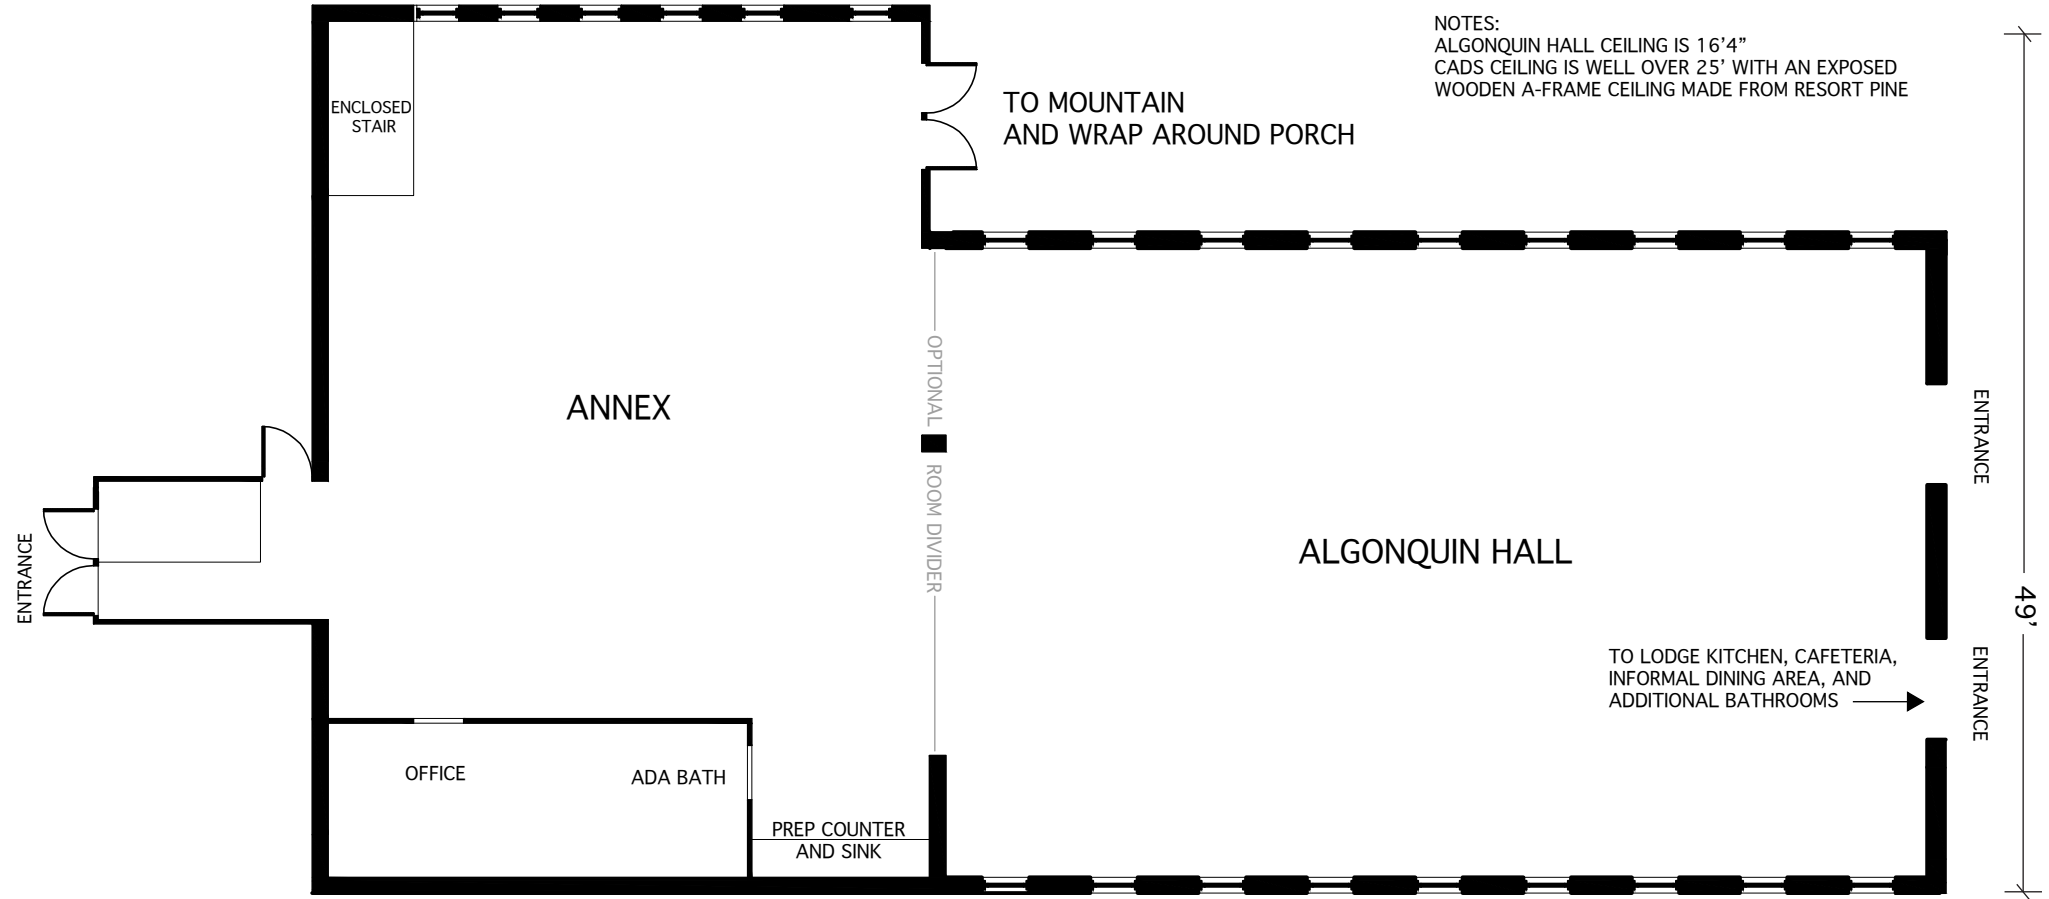

90'-7"

AVAILABLE FURNITURE (SIZE AS)

MEETING ROOM	DIMENSIONS	SQ. FOOTAGE	BOARDROOM	CLASSROOM	U-SHAPE	HOLLOW SQUARE	BANQUET ROUNDS OF 8	BANQUET ROUNDS OF 10	THEATRE	RECEPTION
Black Donald's	53' x 44'	2,332	48	54	38	64	112	140	180	180
Black Donald's Terrace	44' x 32'	1,408	-	-	-	-	64	80	100	117